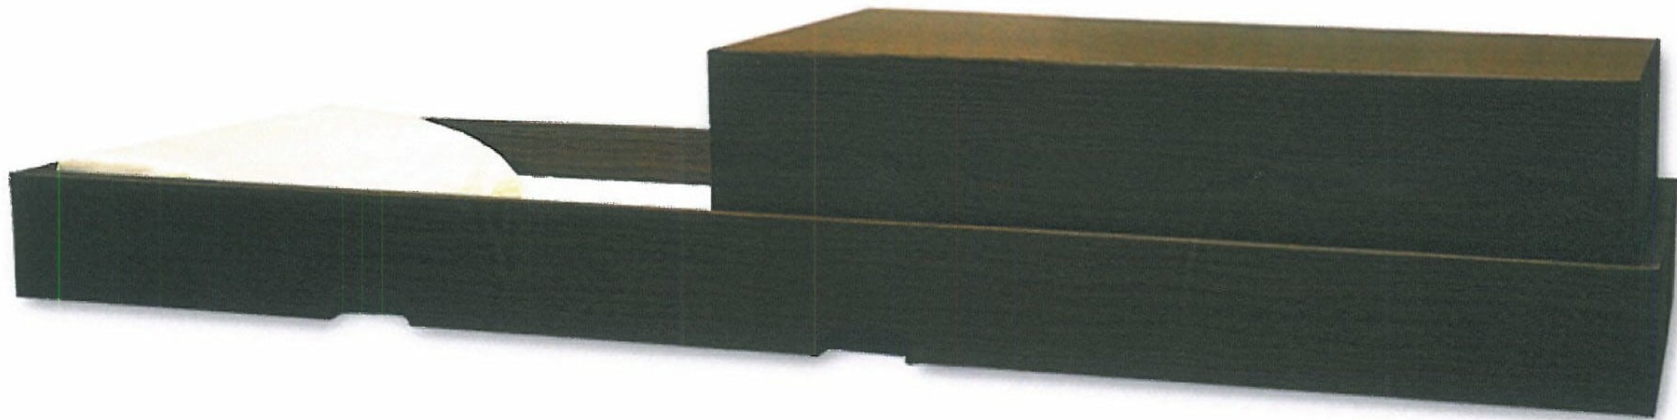

STARMARKTM
cremation products

shown closed

\$299.00
Vista

*Vista - Sienna
Corrugated Fiberboard
Rosetan Crepe Interior*

STARMARK[®]
Funeral products

shown with lids attached

\$200.00
Trans Porter

TransPorter
Woodgrain paper exterior
Rosetan Crepe Interior

shown with lids attached

\$200.00
TransPorter

TransPorter
Blue paper exterior
Ivory Crepe Interior

STARMARK[®]
cremation products

shown closed

\$299.00
Vista

Vista - Rustic
Corrugated Fiberboard
Rosetan Crepe Interior

FD2157 * CR155

Alternative Container

Minimum cremation container for deceased who weigh less than 225 lbs. Unlined cardboard container without bedding or pillow. FOR CREMATION USE ONLY.

\$75.00 plus tax

FD2156 * CR155

Air Tray

DELUXE WOOD BASE AIR TRAY Designed for shipping casketed bodies. Outside Dimensions (88" L x 32" W x 25" H) Inside Dimensions (85" L x 30" W x 25" H) Tray has a 1 x 4 and 3/8 plywood base and has a cardboard hood, 4 corner protectors and is water resistant. It comes complete with full-size casket cover six nylon web carrying handles